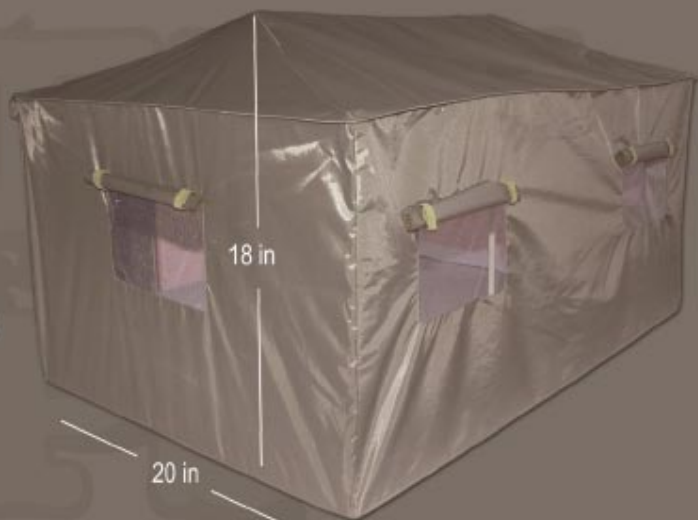

30 in

UPC: 8-97209-00147-7
SKU: 20001
Carton Cube: 3.95
Pc/ carton: 4 (2 Tan, 2 Green)